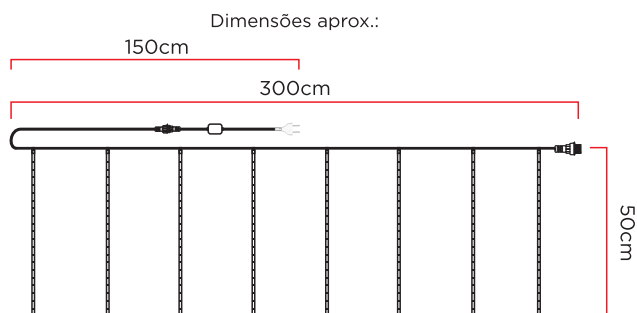

Snowings e Estrobos .

CONJ. SNOWING LED 8 TUBOS 50CM
C/ 36 LEDS BRANCOS AUTOVOLT
C/ CONECTOR FINAL
140.15.0023 • C-GL36SF-8-LED-W-3

DIMENSÕES APROX.
300x50cm | PLUG 150cm

CONJ. SNOWING LED 8 TUBOS 50CM
C/ 36 LEDS WARM WHITE AUTOVOLT
C/ CONECTOR FINAL
140.15.0026 • C-GL36SF-8-LED-WW-3

DIMENSÕES APROX.
300x50cm | PLUG 150cm

CONJ. SNOWING LED 8 TUBOS 50CM
C/ 36 LEDS AZUL AUTOVOLT
C/ CONECTOR FINAL
140.15.0027 • C-GL36SF-8-LED-AZ-3

DIMENSÕES APROX.
300x50cm | PLUG 150cm

Permite a interconexão de até no máximo 2 conjuntos.

Tubo LED Snowing .

TUBO LED SNOWING 72 LEDS
WARM WHITE AUTOVOLT

140.15.0030 • TS-72L-60-WW-3C

DIMENSÃO APROX.
60cm

TUBO LED SNOWING 120 LEDS
WARM WHITE AUTOVOLT

140.15.0041 • TS-120L-100-W-3C

DIMENSÃO APROX.
100cm

TUBO LED SNOWING 72 LEDS
BRANCO AUTOVOLT

140.15.0032 • TS-72L-60-W-3C

DIMENSÃO APROX.
60cm

TUBO LED SNOWING 120 LEDS
BRANCO AUTOVOLT

140.15.0043 • TS-120L-100-W-3C

DIMENSÃO APROX.
100cm

TUBO LED SNOWING 72 LEDS
AZUL AUTOVOLT

140.15.0034 • TS-72L-60-W-3C

DIMENSÃO APROX.
60cm

TUBO LED SNOWING 120 LEDS
AZUL AUTOVOLT

140.15.0045 • TS-120L-100-W-3C

DIMENSÃO APROX.
100cm