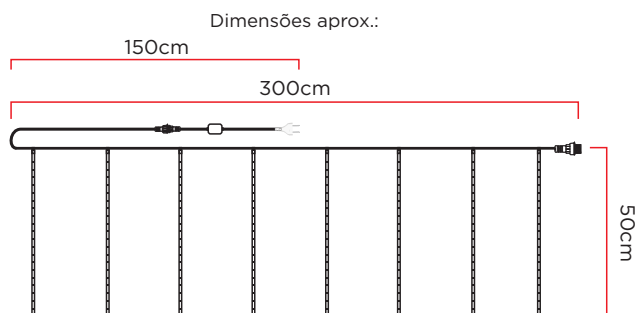

Snowings e Estrobos .

CONJ. SNOWING LED 8 TUBOS 50CM
C/ 36 LEDS BRANCOS AUTOVOLT
C/ CONECTOR FINAL
140.15.0023 • C-GL36SF-8-LED-W-3

DIMENSÕES APROX.
300x50cm | PLUG 150cm

CONJ. SNOWING LED 8 TUBOS 50CM
C/ 36 LEDS WARM WHITE AUTOVOLT
C/ CONECTOR FINAL
140.15.0026 • C-GL36SF-8-LED-WW-3

DIMENSÕES APROX.
300x50cm | PLUG 150cm

CONJ. SNOWING LED 8 TUBOS 50CM
C/ 36 LEDS AZUL AUTOVOLT
C/ CONECTOR FINAL
140.15.0027 • C-GL36SF-8-LED-AZ-3

DIMENSÕES APROX.
300x50cm | PLUG 150cm

Permite a interconexão de até no máximo 2 conjuntos.

Tubo LED Snowing .

TUBO LED SNOWING 72 LEDS
WARM WHITE AUTOVOLT

140.15.0030 • TS-72L-60-WW-3C

DIMENSÃO APROX.
60cm

TUBO LED SNOWING 120 LEDS
WARM WHITE AUTOVOLT

140.15.0041 • TS-120L-100-W-3C

DIMENSÃO APROX.
100cm

TUBO LED SNOWING 72 LEDS
BRANCO AUTOVOLT

140.15.0032 • TS-72L-60-W-3C

DIMENSÃO APROX.
60cm

TUBO LED SNOWING 120 LEDS
BRANCO AUTOVOLT

140.15.0043 • TS-120L-100-W-3C

DIMENSÃO APROX.
100cm

TUBO LED SNOWING 72 LEDS
AZUL AUTOVOLT

140.15.0034 • TS-72L-60-W-3C

DIMENSÃO APROX.
60cm

TUBO LED SNOWING 120 LEDS
AZUL AUTOVOLT

140.15.0045 • TS-120L-100-W-3C

DIMENSÃO APROX.
100cm