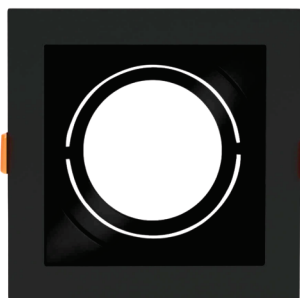

SPOT

G-light

SPOT FOCO RECUADO

AR111 | GU10

POTÊNCIA MÁX.: (W): 25

Tensão máx. de alimentação(V): 240

Medidas CxLxA (mm): 170x170x43

Nicho (mm): 160x160

Soquete: GU10

Índice de proteção: 20

Peso (g): 137,4

670.01.0381

SPOT-AR111-QD-FR-PR-C

CAIXA - INDIVIDUAL

7 1899605 559487